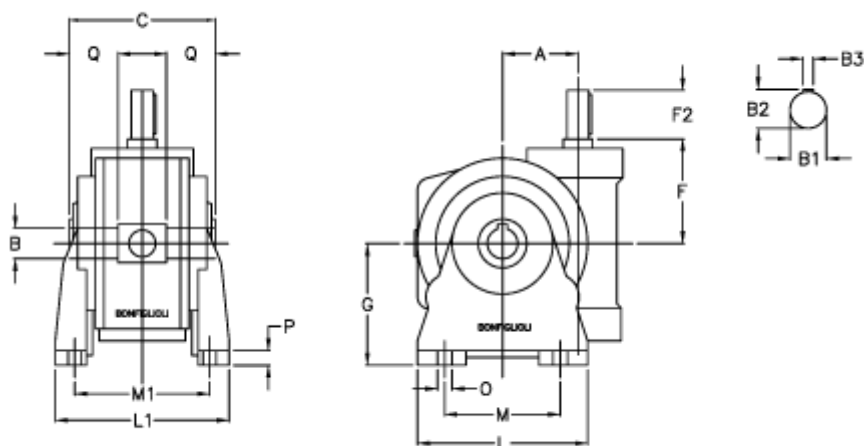

# Data Sheet

Article number: 3901250040300

Description: Worm gear with solid input shaft  
VF 250V-40-HS

## Measures

a	= 250.0	F2 = 110	Q = 85.0
B	= 110	g = 380	
B1	= 55	L = 520	
B2	= 59.0	L1 = 380	
B3	= 16	m = 400	
C	= 320	M1 = 310.0	
Description	= VF 250V-xx-HS	O = 33.0	
F	= 276.0	P = 30	